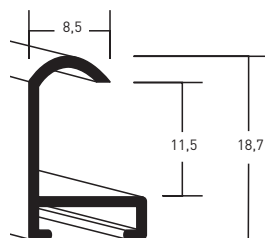

Profil 2 | Profile 2

- > In 33 Farben erhältlich
- > 33 colours available