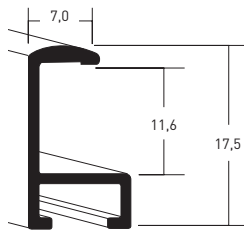

102 Wimbledon glanz | Wimbledon
2

Aluminium | Profile 1, 2 und 5 | Profiles 1, 2 and 5

OEM-QUALITÄT
MADE IN GERMANY
OEM-QUALITY
MADE IN GERMANY

Profil 1 | Profile 1

- > In 12 Farben erhältlich
- > 12 colours available